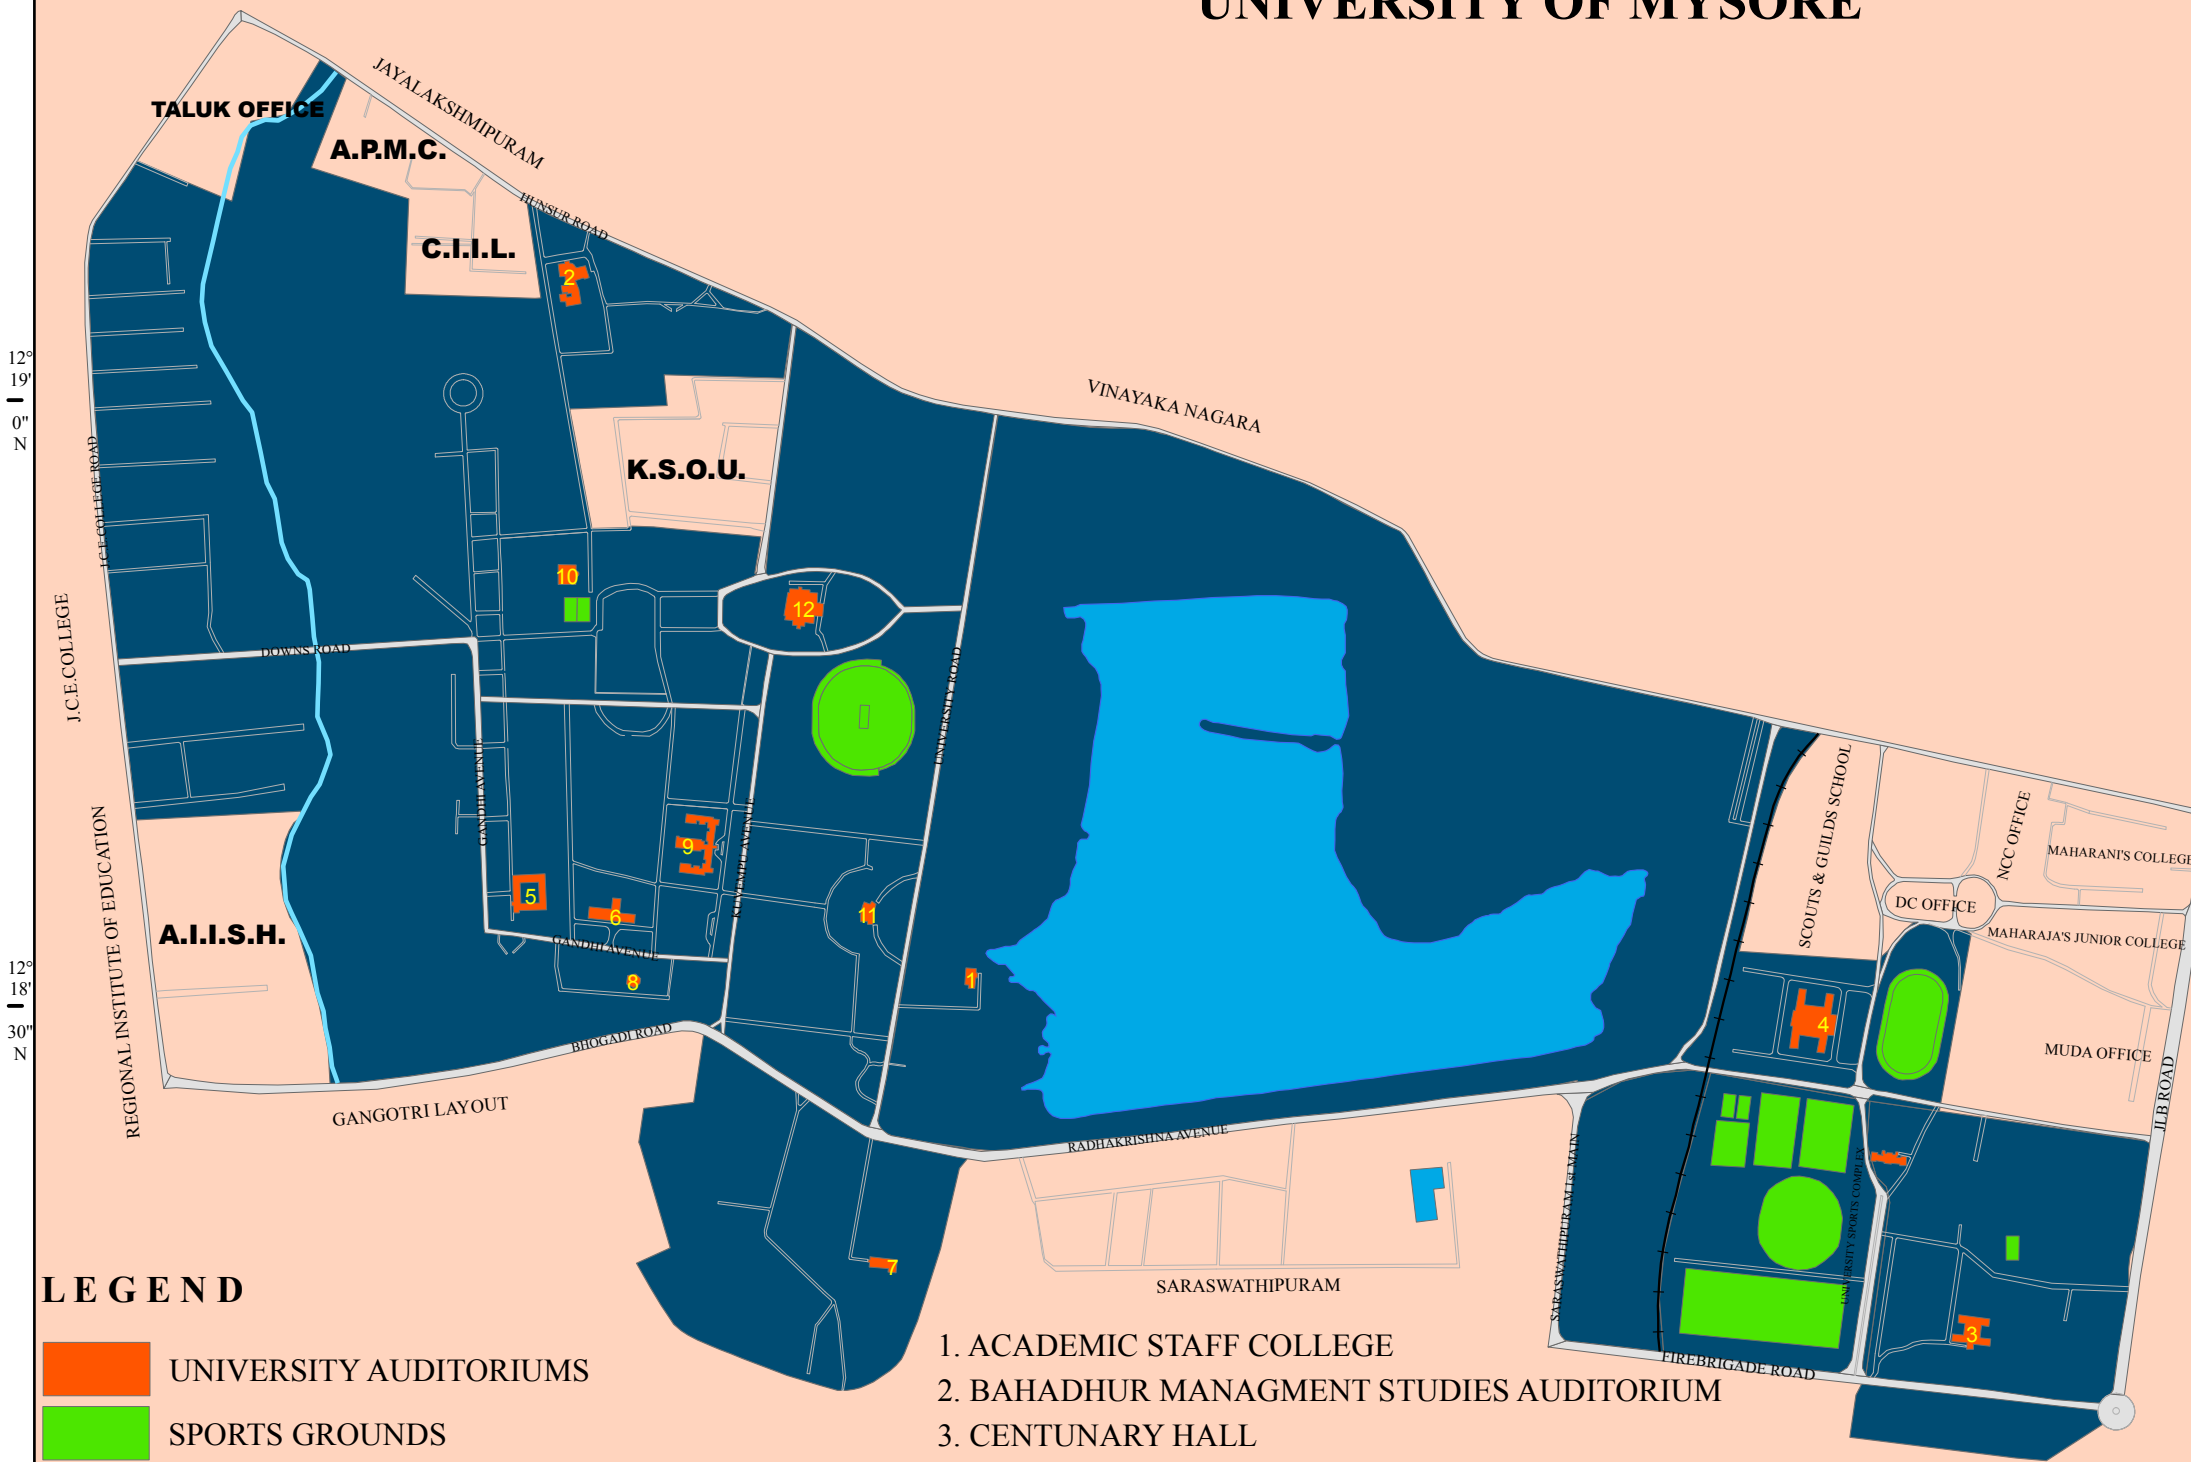

76°37'0"E

76°37'30"E

76°38'0"E

76°38'30"E

76°39'0"E

UNIVERSITY AUDITORIUMS UNIVERSITY OF MYSORE

LEGEND

- UNIVERSITY AUDITORIUMS
- SPORTS GROUNDS
- SWIMMING POOL
- ROAD
- LAKE
- MAIN ROAD
- RAILWAY LINE
- STREAM

1. ACADEMIC STAFF COLLEGE
2. BAHADHUR MANAGMENT STUDIES AUDITORIUM
3. CENTUNARY HALL
4. CRAWFORD HALL AUDITORIUM
5. EINSTEIN AUDITORIUM
6. E.M.M.R.C. AUDITORIUM
7. FINEARTS COLLEGE AUDITORIUM
8. GANDHI BHAVAN
9. HUMANITIES AUDITORIUM
10. I.S.I.M. AUDITORIUM
11. OPEN AIR THEATRE
12. SENATE BHAVAN AUDITORIUM

SENATE BHAVAN AUDITORIUM (OUTER VIEW)

SENATE BHAVAN AUDITORIUM (INSIDE VIEW)

OPEN AIR THEATRE

Prepared By
Dr.S.Arun Das & B.M.Somashekar
Dept of Geography,
Manasgangotri,
Mysore.

76°37'0"E

76°37'30"E

76°38'0"E

76°38'30"E

76°39'0"E