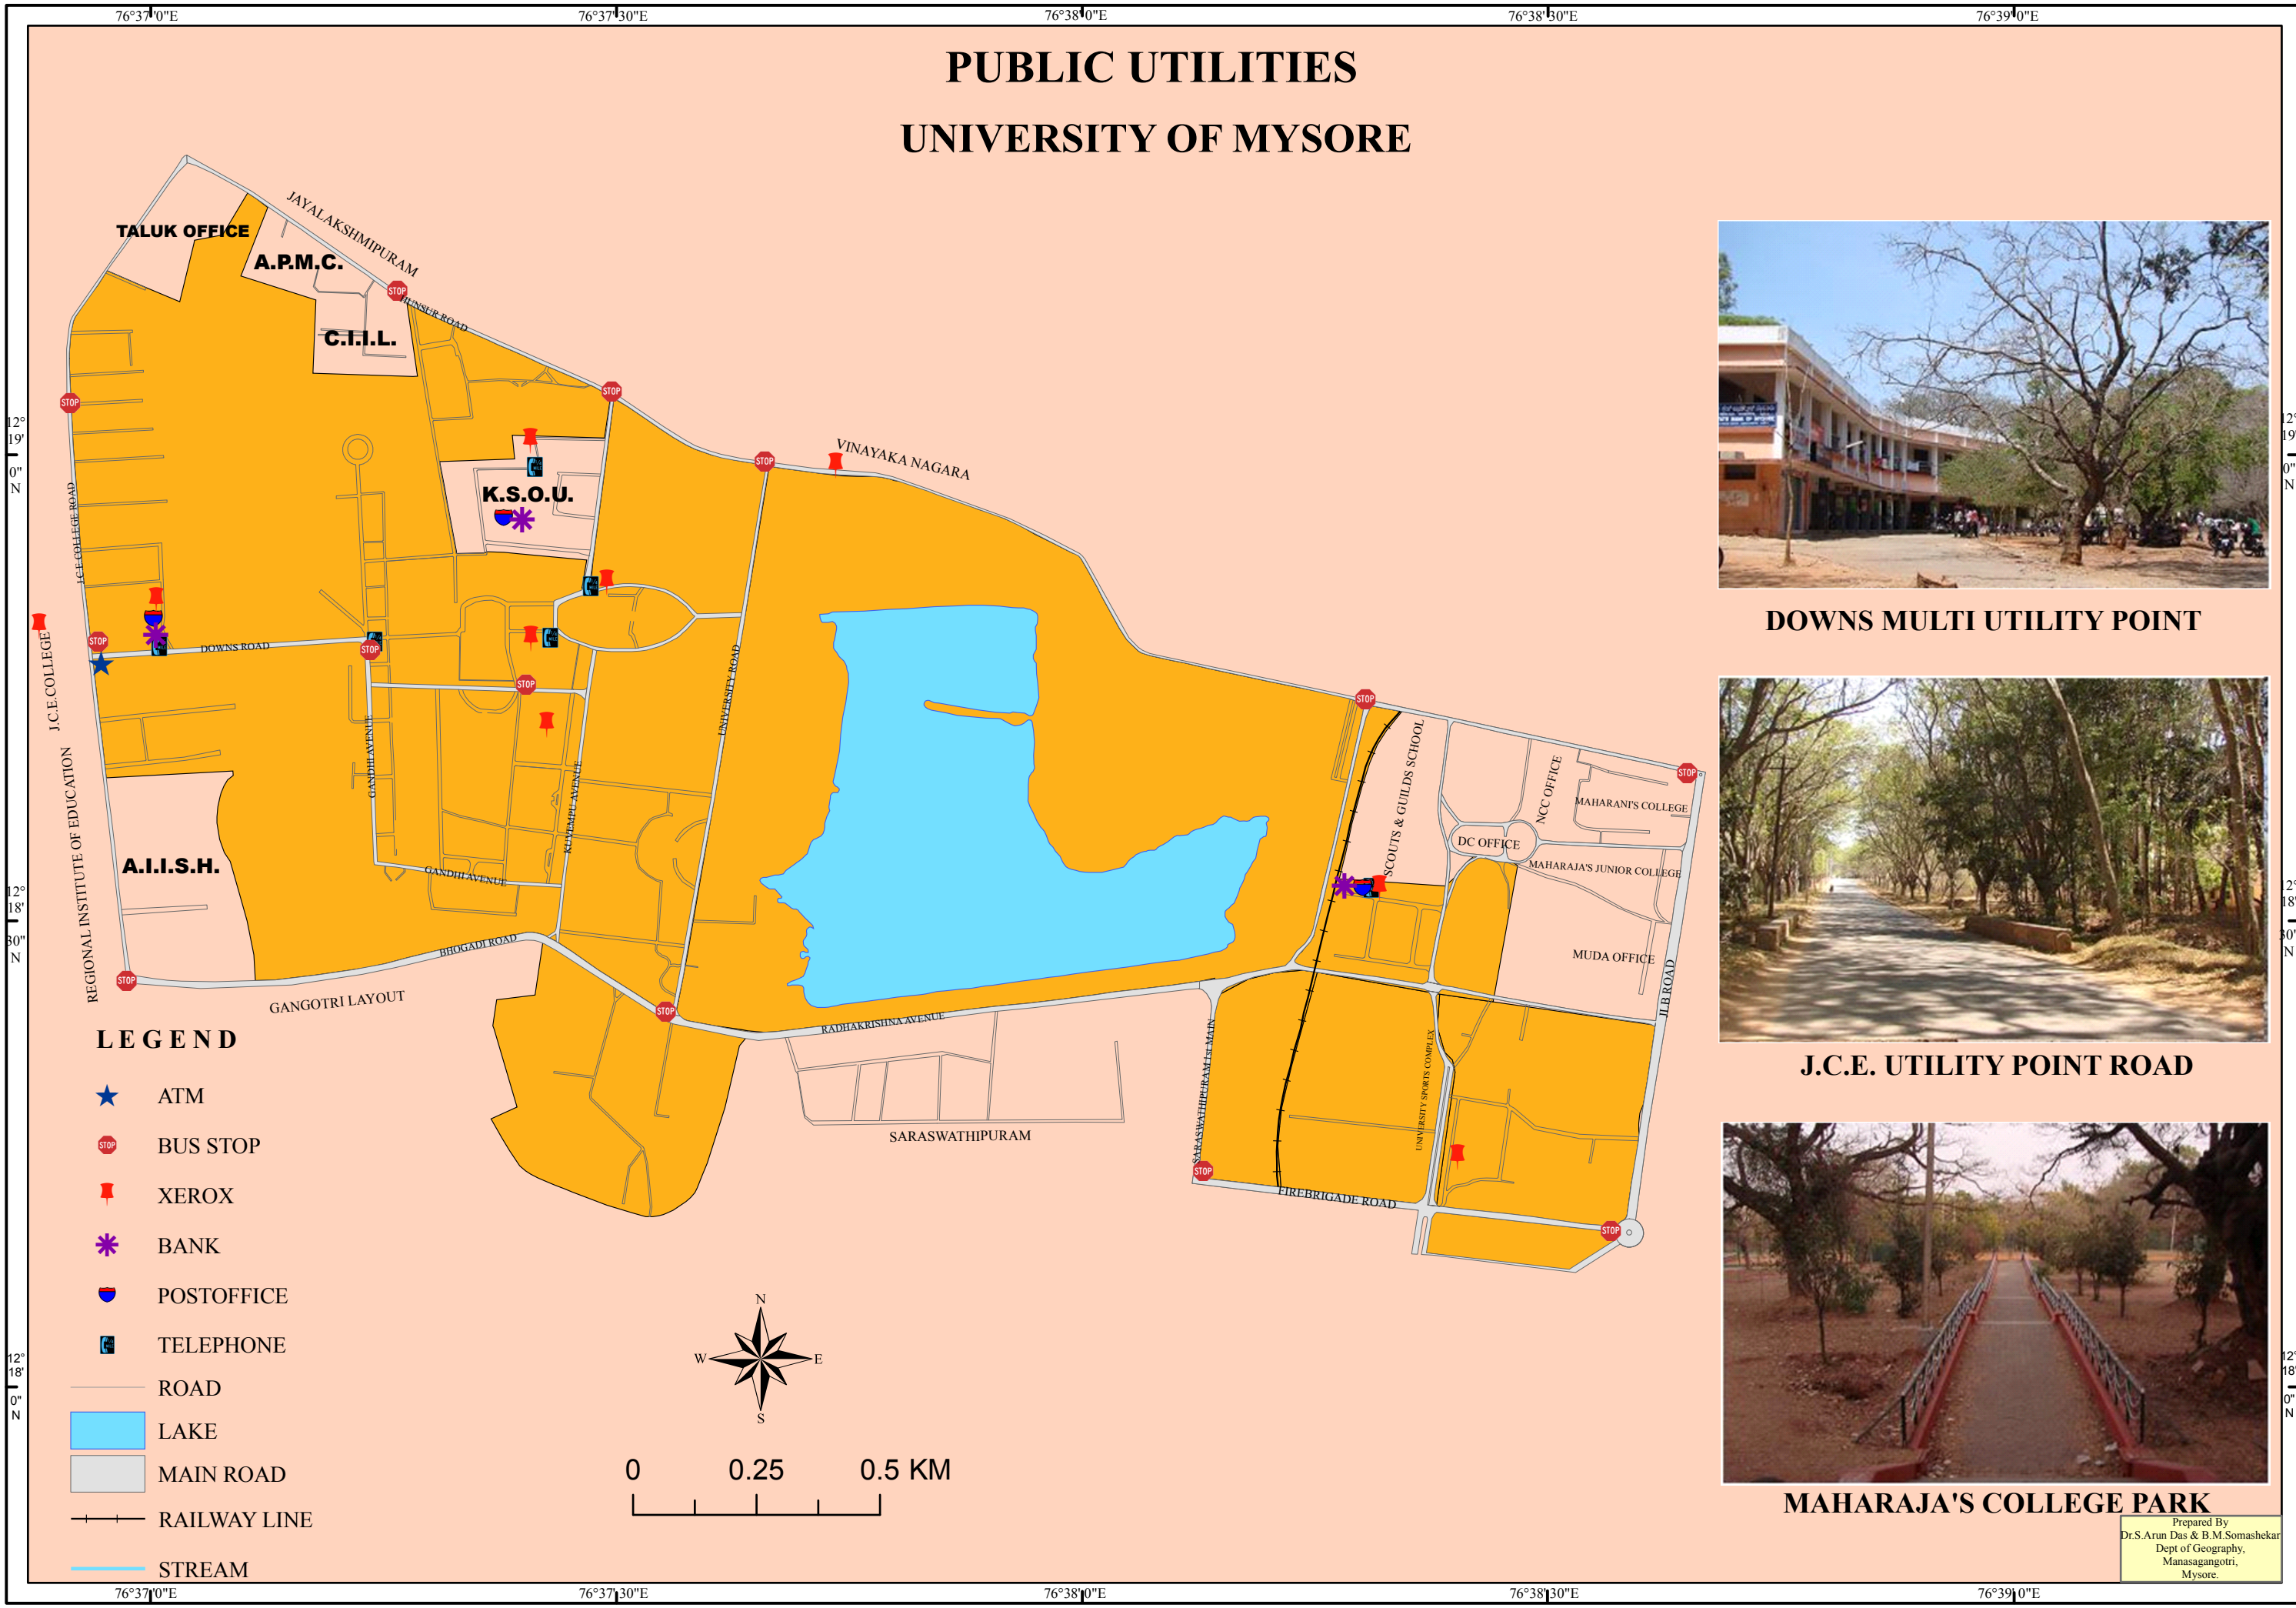

PUBLIC UTILITIES UNIVERSITY OF MYSORE

DOWN'S MULTI UTILITY POINT

J.C.E. UTILITY POINT ROAD

MAHARAJA'S COLLEGE PARK

Prepared By
Dr.S.Arun Das & B.M.Somashekar
Dept of Geography,
Manasagangotri,
Mysore.