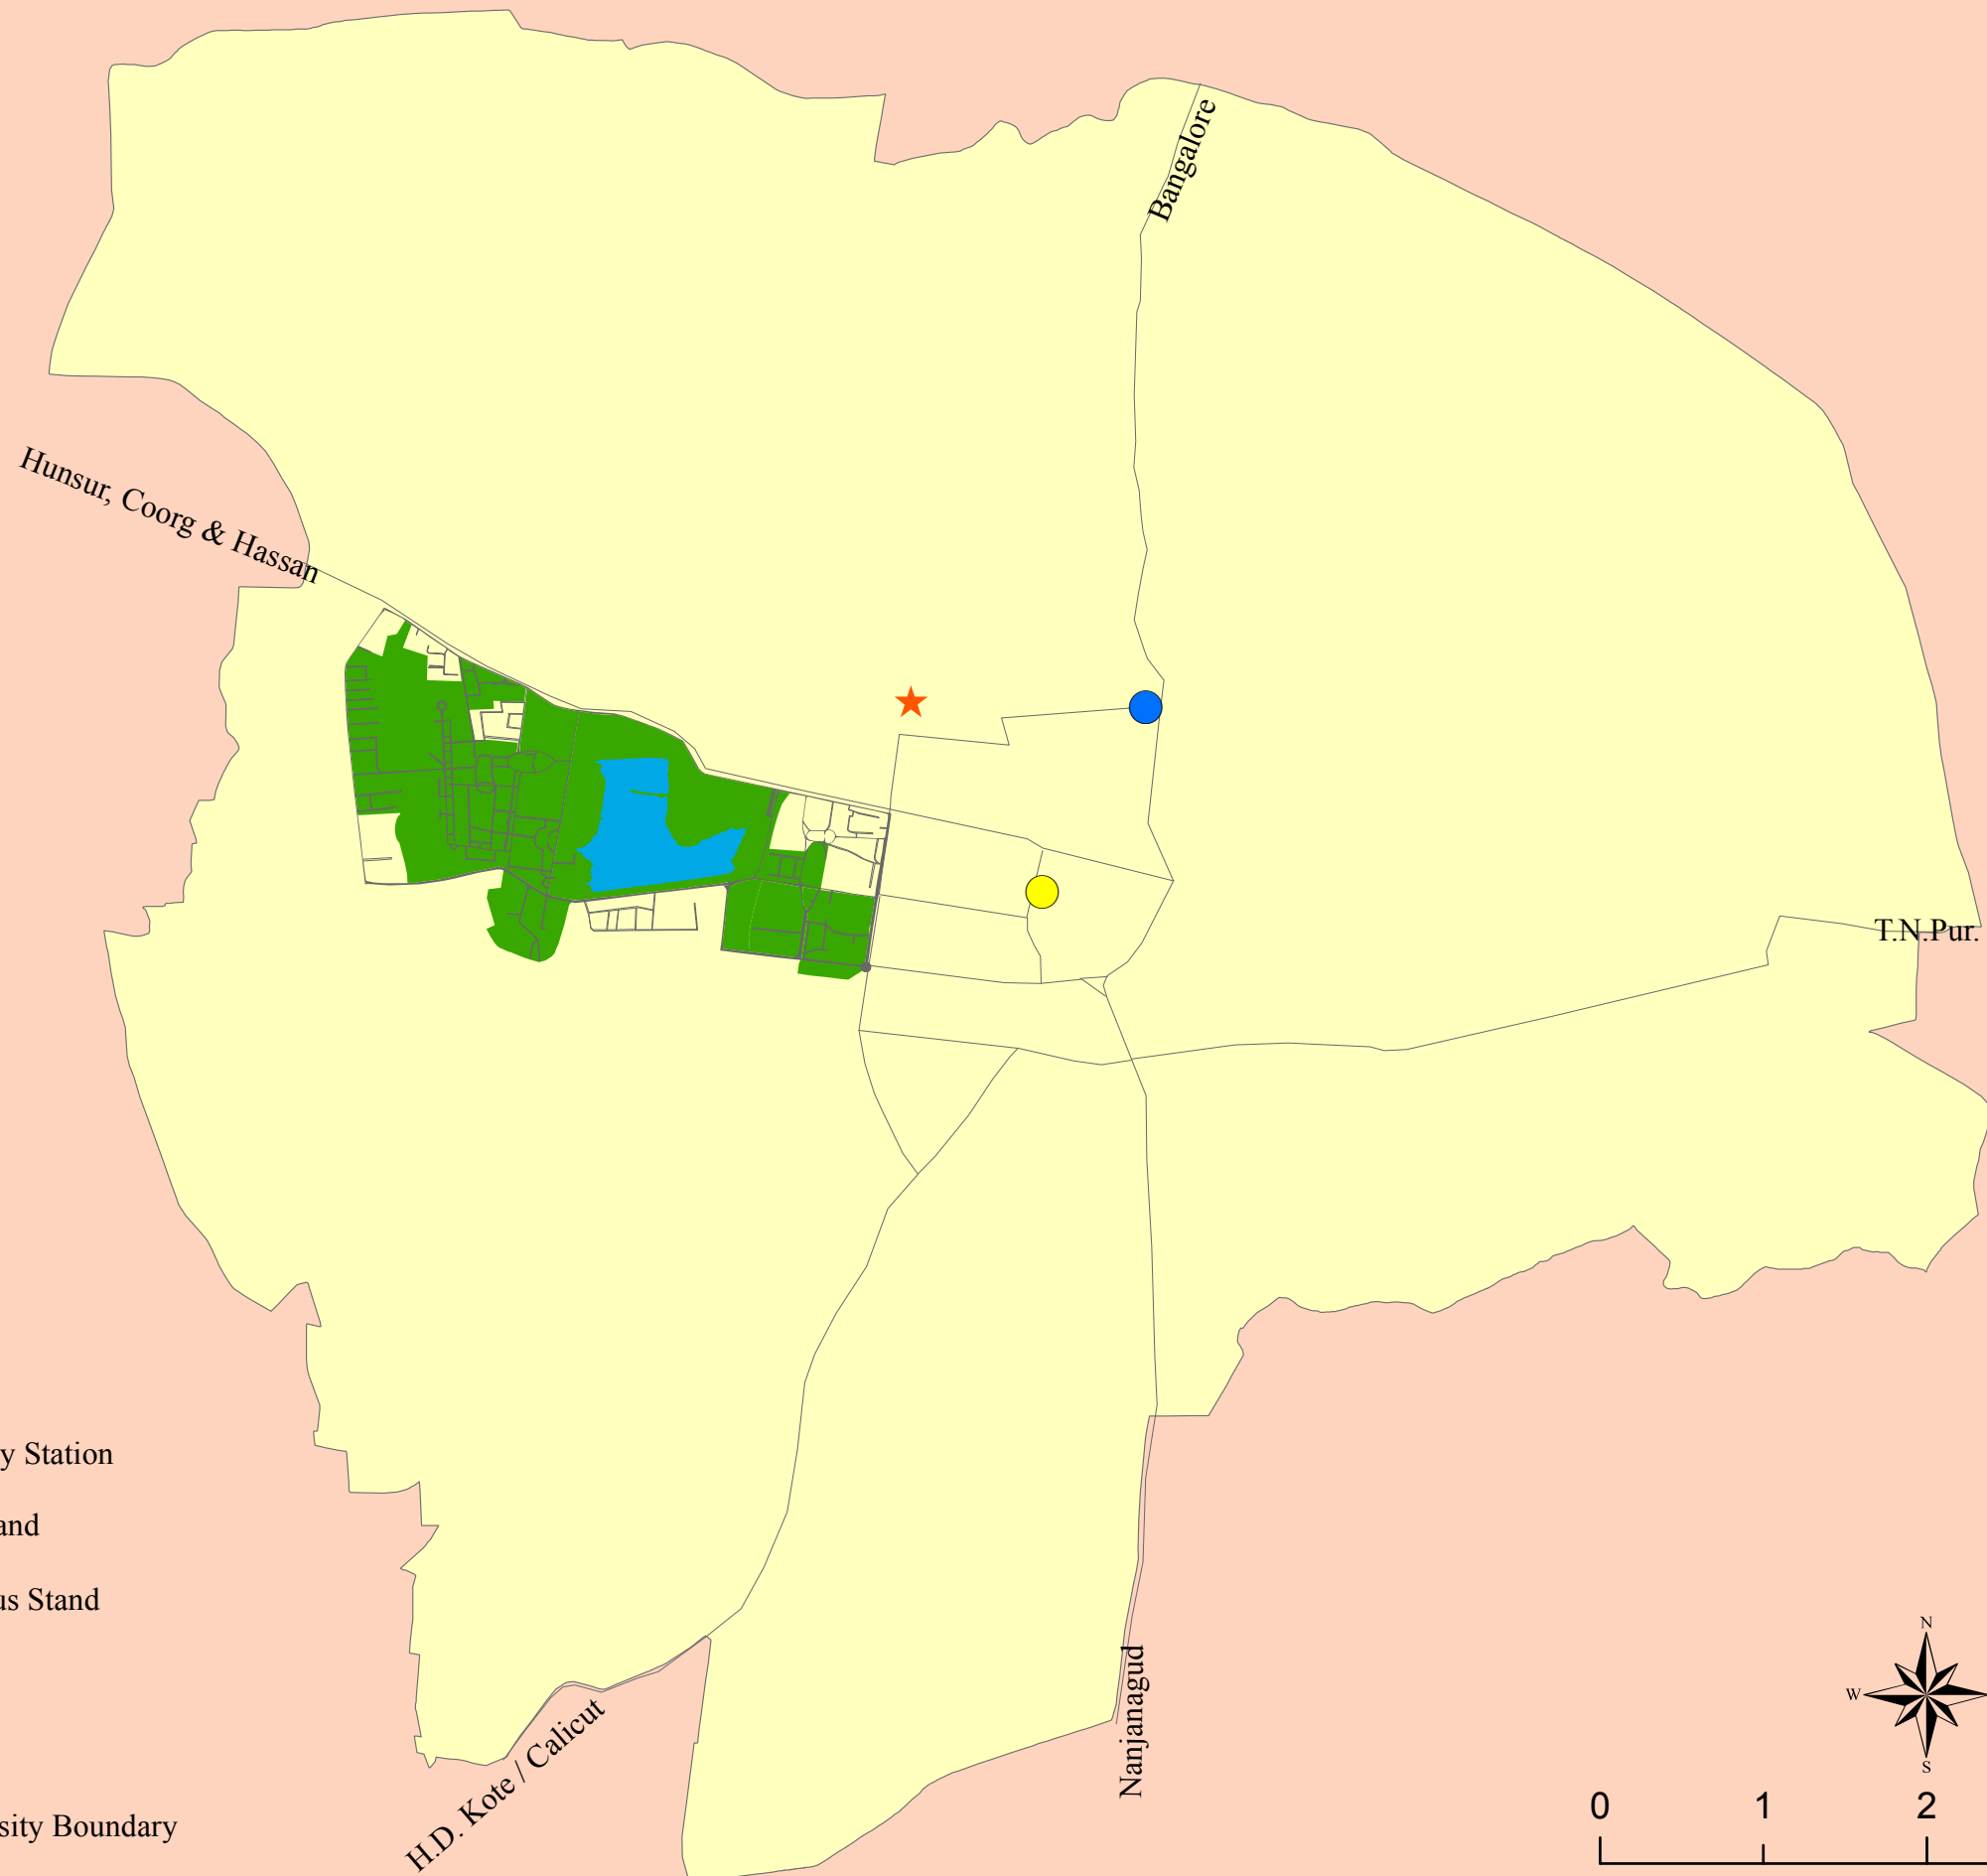

BUS ROUTE MAP UNIVERSITY OF MYSORE

LEGEND

- ★ Railway Station
- Bus Stand
- City Bus Stand
- Road
- Lake
- University Boundary
- City Boundary

Prepared By
Dr.S.Arun Das & B.M.Somashekar
Dept of Geography,
Manasagotri,
Mysore.