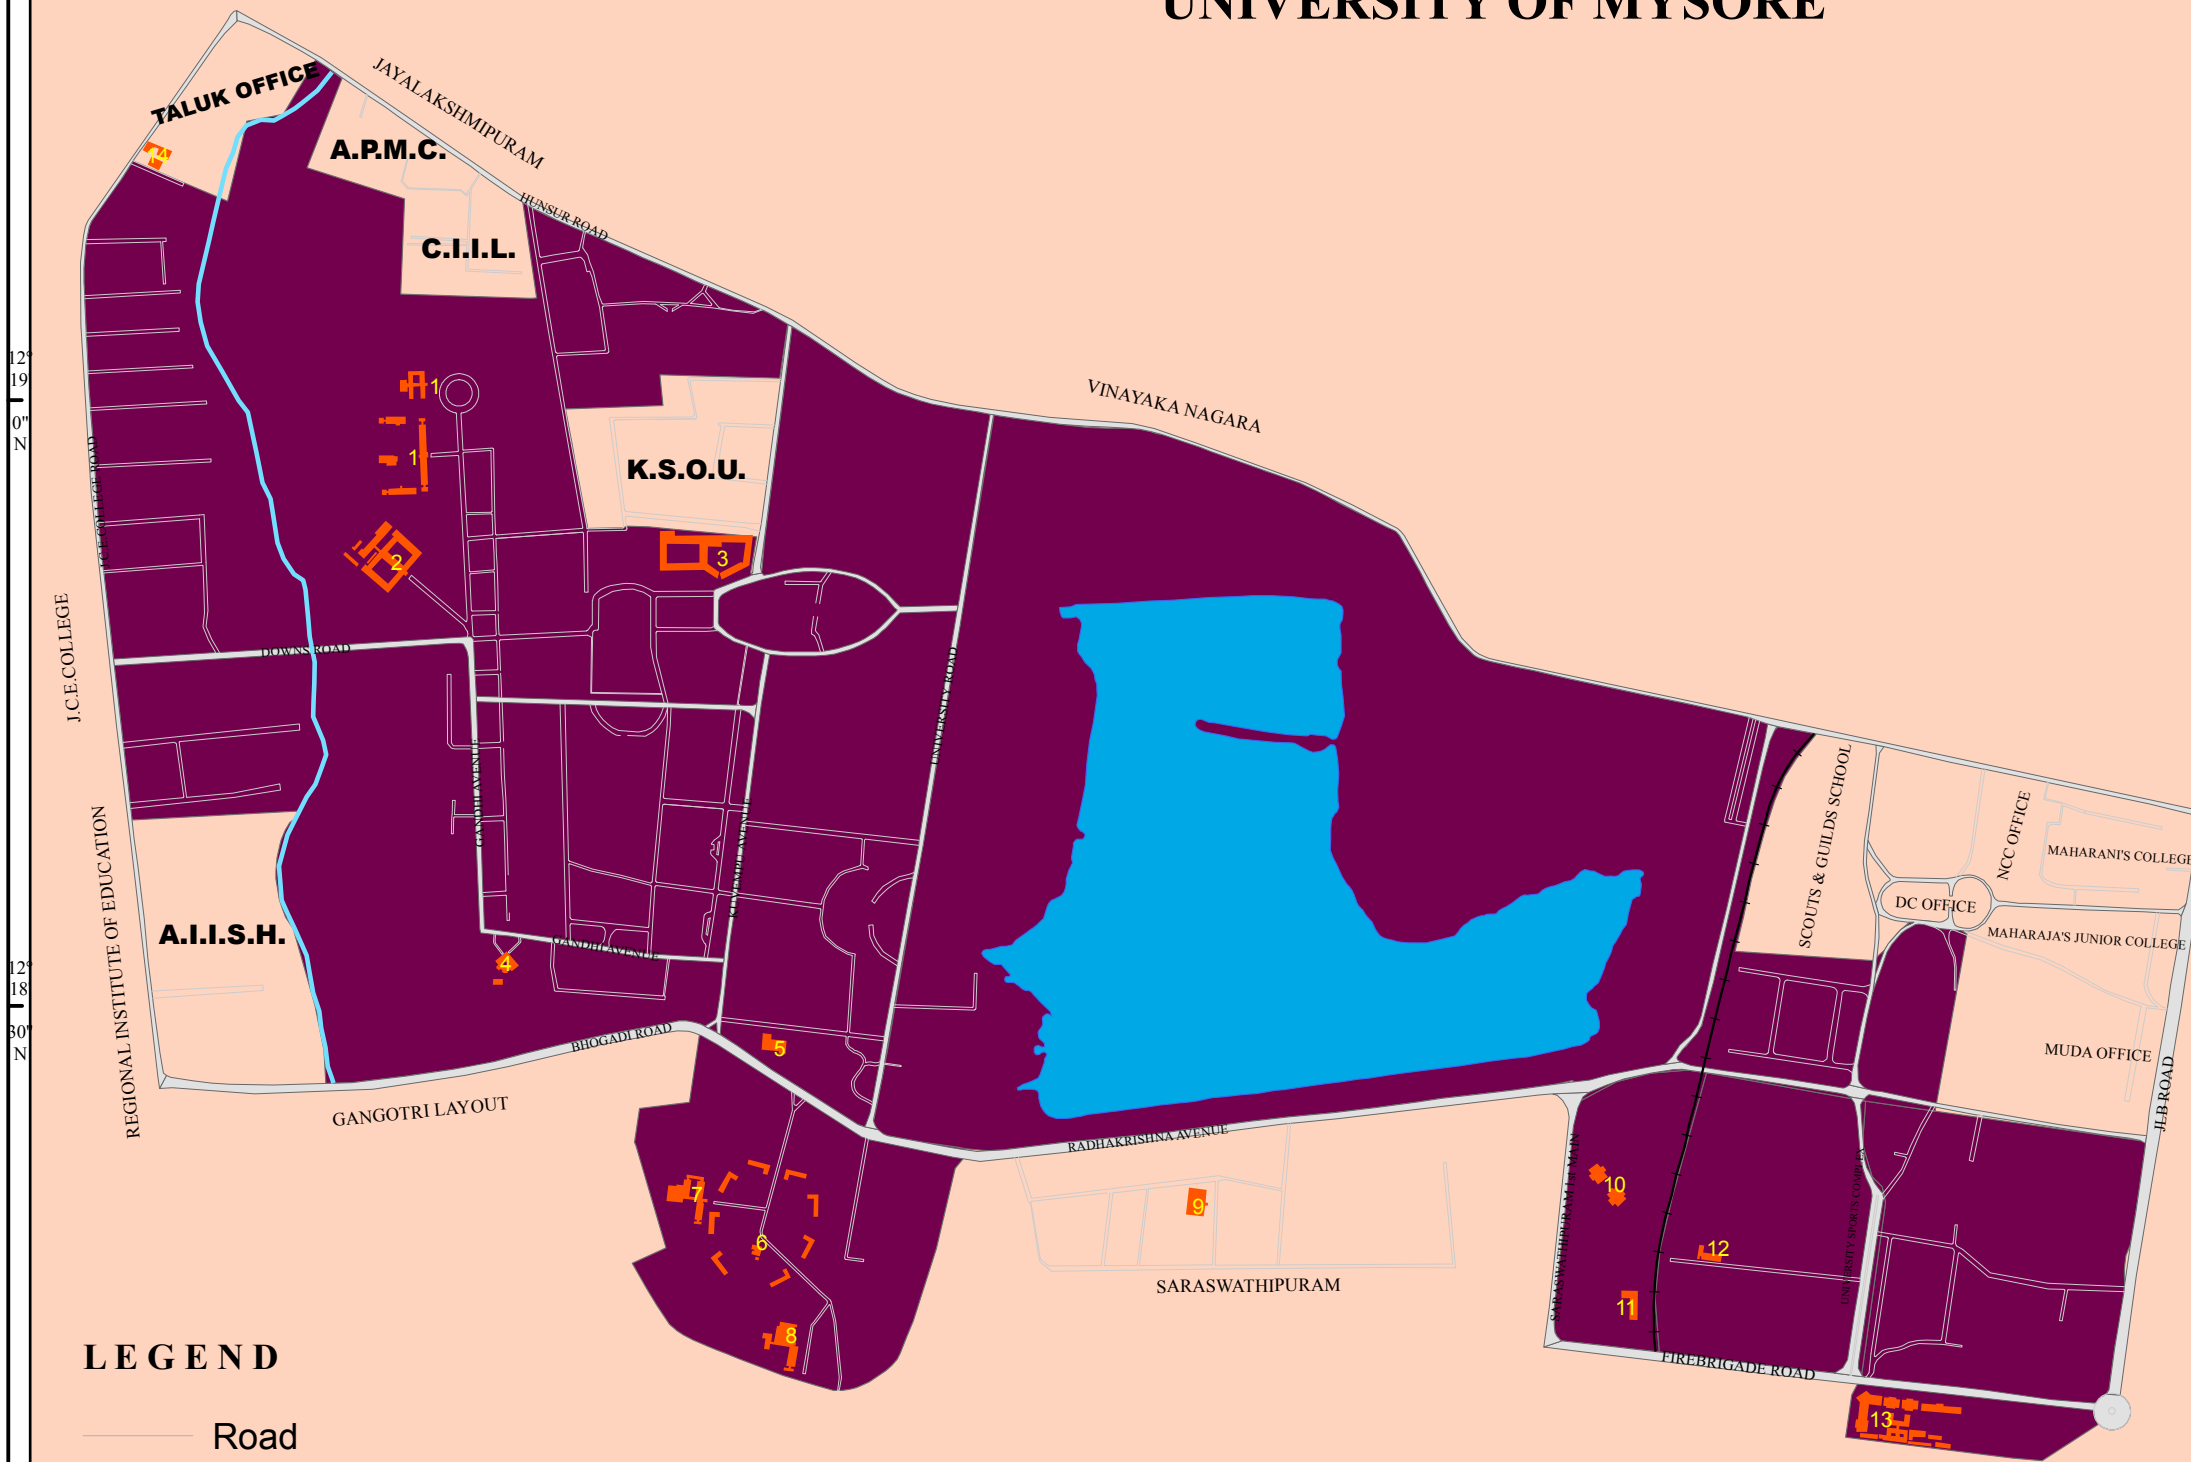

76°37'0"E

76°37'30"E

76°38'0"E

76°38'30"E

76°39'0"E

# UNIVERSITY HOSTEL CAMPUS UNIVERSITY OF MYSORE

## LEGEND

- Road
- Stream
- Railway Line
- Hostel Buildings
- Main Road
- Lake

- |                                |                                    |
|--------------------------------|------------------------------------|
| 1. NEW PG HOSTEL FOR MEN       | 8. GOWTHAM HOSTEL                  |
| 2. OLD PG HOSTEL FOR MEN       | 9. IX MAIN HOSTEL (S.PURAM)        |
| 3. LADIES HOSTEL               | 10. INTERNATIONAL STUDENT HOSTEL   |
| 4. DANIDA INTERNATIONAL HOSTEL | 11. B.C.M. HOSTEL                  |
| 5. NRSC HOSTEL (N.C.C. CAMP)   | 12. PHYSICAL EDUCATION HOSTEL      |
| 6. VILLAGE HOSTEL              | 13. MAHARAJA'S COLLEGE MENS HOSTEL |
| 7. Dr.B.R.AMBEDKAR HOSTEL      | 14. WORKING WOMENS HOSTEL          |

76°39'0"E